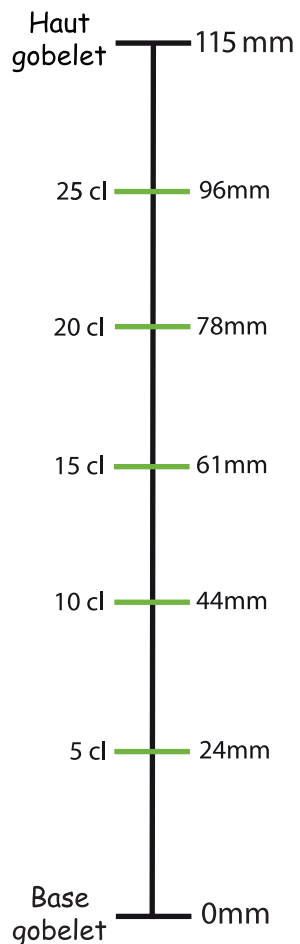

Green 30 - 33cl

Impression Digit

Surface gobelet : 115 x 199 mm

Impression max : 72 X 199 mm

A large rectangular area with a red border, containing printing specifications for different capacities. It includes icons of four dots and the capacity value for 25 cl, 20 cl, and 10 cl. The Gobelets GREEN CUP.fr logo is also present in the center.

Adresse de Livraison :

Couleur des Gobelets

Givré

Date + Signature
«Bon pour accord»